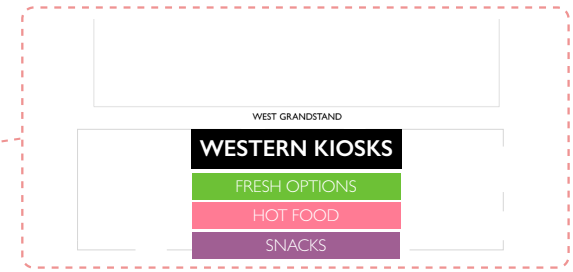

Coopers STADIUM FOOD OUTLET MAP

PREMIUM OPTIONS

- AB CHIPS
- PAELLA
- PORCHETTA ROLL

FRESH OPTIONS

- ASSORTED WRAPS
- ASSORTED SUSHI

HOT FOOD

- PIE/PASTY/SAUSAGE ROLL
- HOT CHIPS
- HOT DOG
- POPCORN CHICKEN
- 6" PIZZA
- FISH & CHIPS

SNACKS

- POTATO CRISPS
- DONUTS
- CHOCOLATE BARS
- NATURAL CONFECTIONERY
- ICE CREAM

WEST GRANDSTAND (GROUND LEVEL)

WEST GRANDSTAND (LEVEL 5)