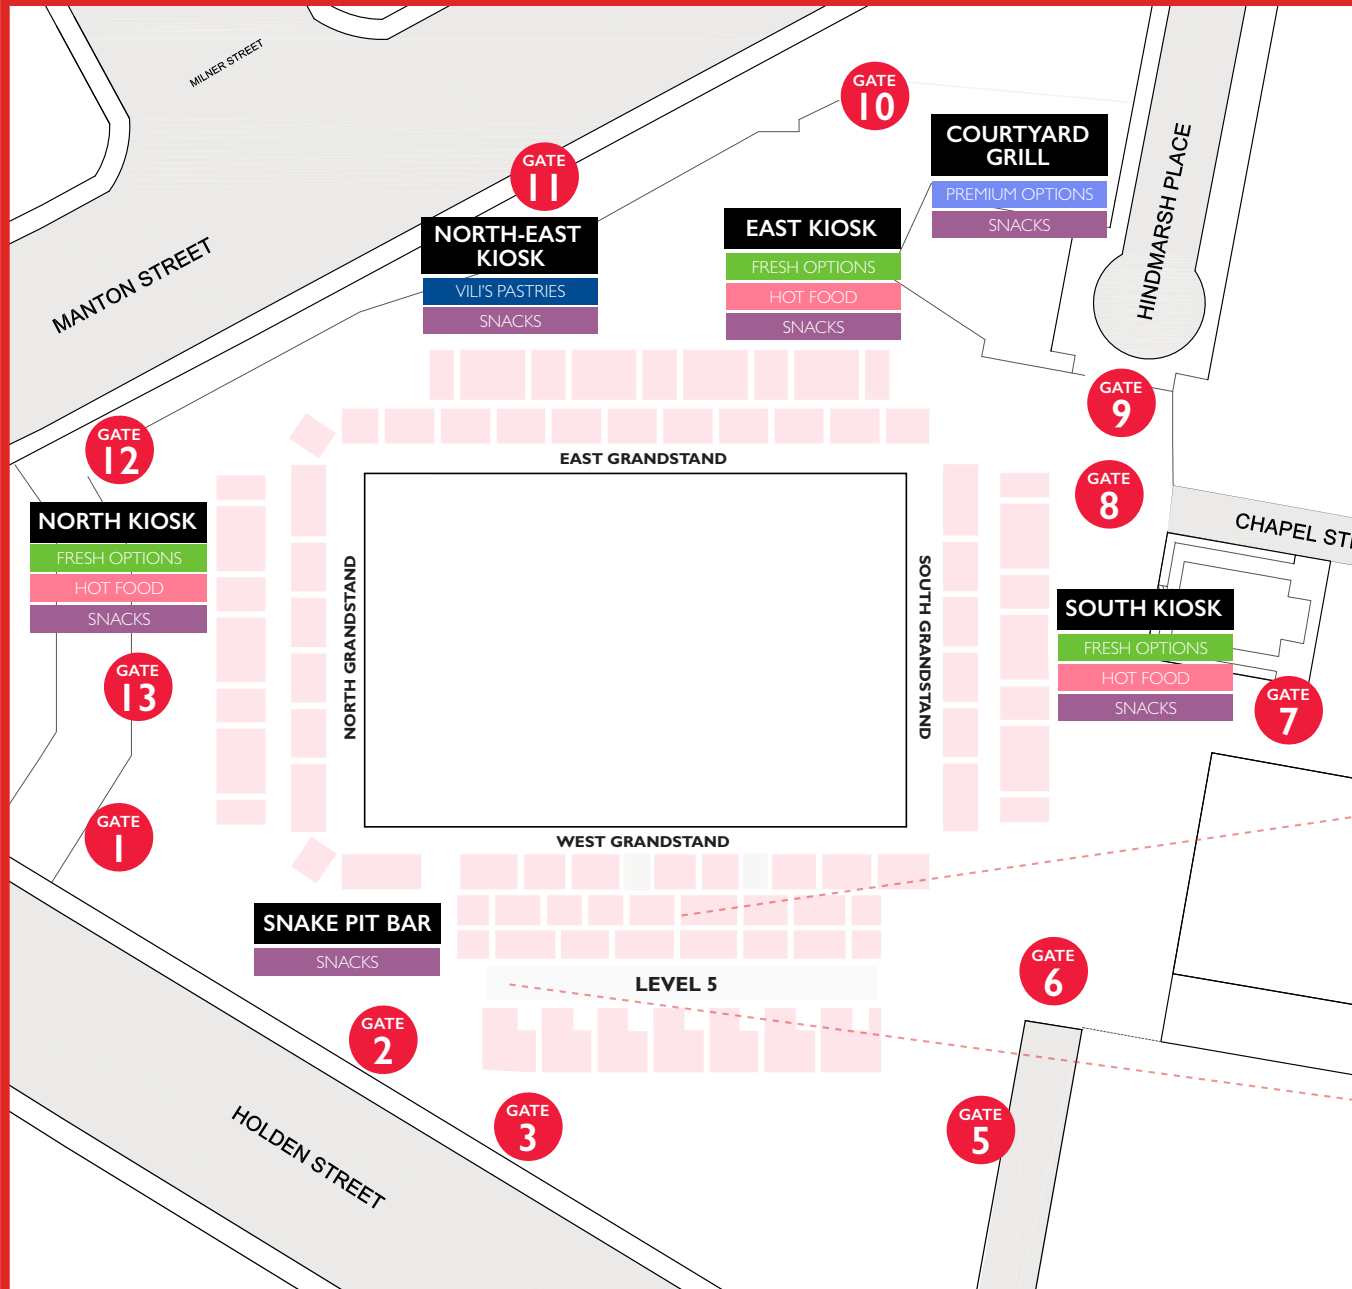

Coopers STADIUM FOOD OUTLET MAP

PREMIUM OPTIONS

- AB CHIPS
- PAELLA
- PORCHETTA ROLL

FRESH OPTIONS

- ASSORTED WRAPS
- ASSORTED SUSHI

HOT FOOD

- PIE/PASTY/SAUSAGE ROLL
- HOT CHIPS
- HOT DOG
- POPCORN CHICKEN
- 6" PIZZA
- FISH & CHIPS

SNACKS

- POTATO CRISPS
- DONUTS
- CHOCOLATE BARS
- NATURAL CONFECTIONERY
- ICE CREAM

WEST GRANDSTAND (GROUND LEVEL)

WEST GRANDSTAND (LEVEL 5)